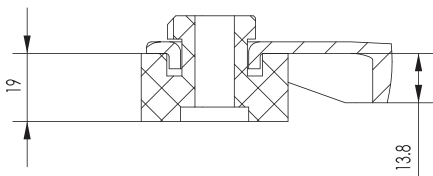

Dimension Drawing

ST-B22~ST-B29

ST-F09~ST-F13

Junction Box Layout

Sight Glasses

	L1	L2	L3	L4	L5
ST-B22KM/E-PFJ ST-F09KE-PFJ	403.7	374.7	211.8	263.4	279.4
ST-B22KM/E-TFD~ ST-B29KM/E-TFD ST-F09KE-TFD~ ST-F13KE-TFD	389.7	360.7	197.8	249.4	265.4