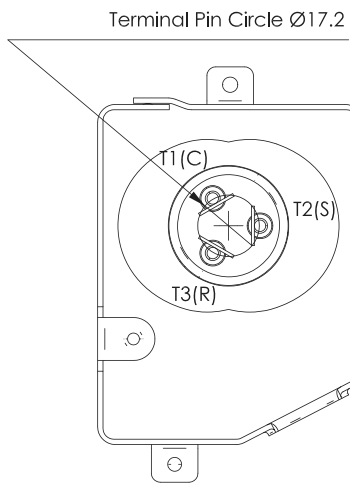

Dimension Drawing

ST-B22~ST-B29

ST-F09~ST-F13

Junction Box Layout

Sight Glasses

	L1	L2	L3	L4	L5
ST-B22KM/E-PFJ ST-F09KE-PFJ	403.7	374.7	211.8	263.4	279.4
ST-B22KM/E-TFD~ ST-B29KM/E-TFD ST-F09KE-TFD~ ST-F13KE-TFD	389.7	360.7	197.8	249.4	265.4

A-A
1:2