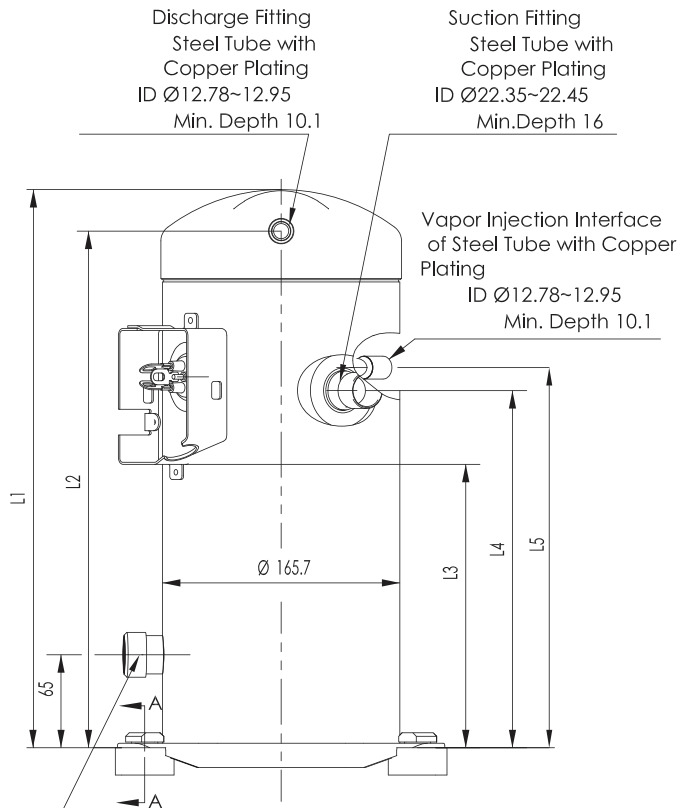

Dimension Drawing

ST-B22~ST-B29

ST-F09~ST-F13

Junction Box Layout

Sight Glasses

	L1	L2	L3	L4	L5
ST-B22KM/E-PFJ ST-F09KE-PFJ	403.7	374.7	211.8	263.4	279.4
ST-B22KM/E-TFD~ ST-B29KM/E-TFD ST-F09KE-TFD~ ST-F13KE-TFD	389.7	360.7	197.8	249.4	265.4